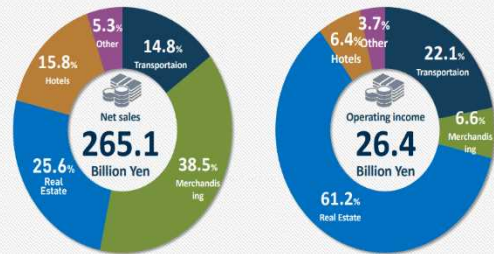

Providing Services

SOTETSU GROUP BUSINESSES : OUR SERVICES

Transportation

Railroad Business
Urban railroad linking Yokohama and central Kanagawa prefecture. Used by 620,000 customers per day.

Bus Business
Operates buses mainly around Yokohama city and central Kanagawa prefecture. Used by 90,000 customers per day.

Merchandising

Merchandising Business
Operates the Sotetsu Rosen supermarkets used by more than 140,000 customers per day with 50 stores in Japan, as well as convenience stores and station kiosks centered around Kanagawa prefecture.

Real estate

Sales
Develops and sells condominiums and houses.

Rentals
Operates a commercial facility with the highest sales in Japan and conducts the development and operation of office buildings.

Hotels

In Japan, we are developing and operating hotels under the following brands: Yokohama Bay Sheraton Hotel & Towers, Sotetsu Fresa Inn, Sunroute, and The Pocket Hotel. Overseas, we are developing and operating hotels under The Splaisir brand.

Other

Conducts building management and maintenance.

Company Performance

Consolidated operating result for 2019