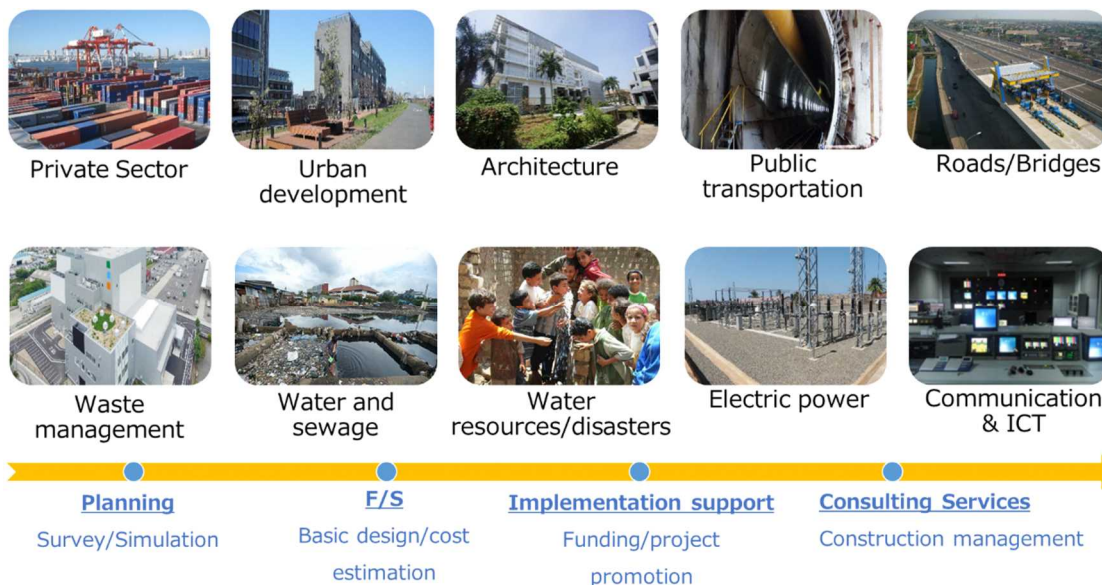

# yec Yachiyo Engineering Co., Ltd.

## Outline of International Division

Yachiyo Engineering is responsible for overall project management of infrastructure development, providing not only engineering but also financial, social, environmental, and institutional solutions. Our areas of expertise cover all major infrastructure fields, and our business is highly compatible with the eco-city keyword proposed by J-CODE.