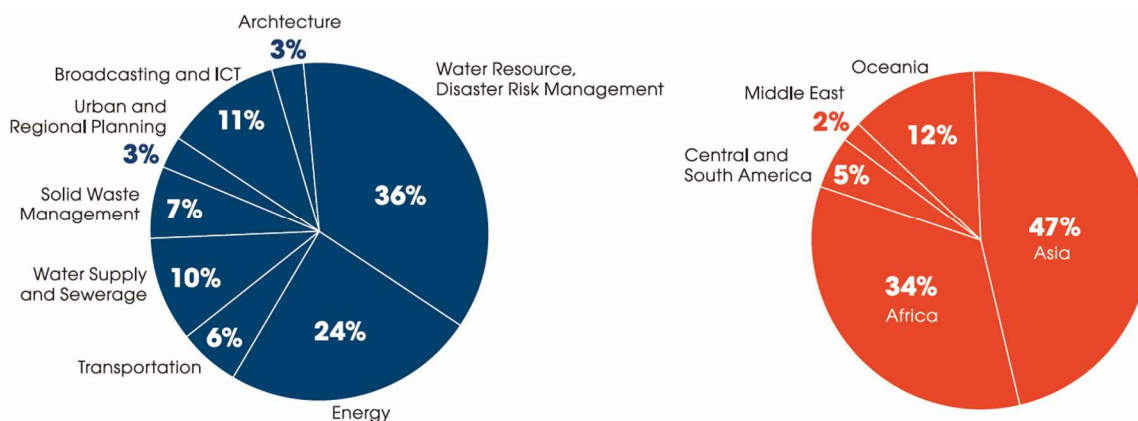

Introduction of International Division Achievements (Business Sectors and Areas)

Contact us

International Division, Business Development, Project Manager Adachi Gaku (Mr)

E-mail : adachi@yachiyo-eng.co.jp